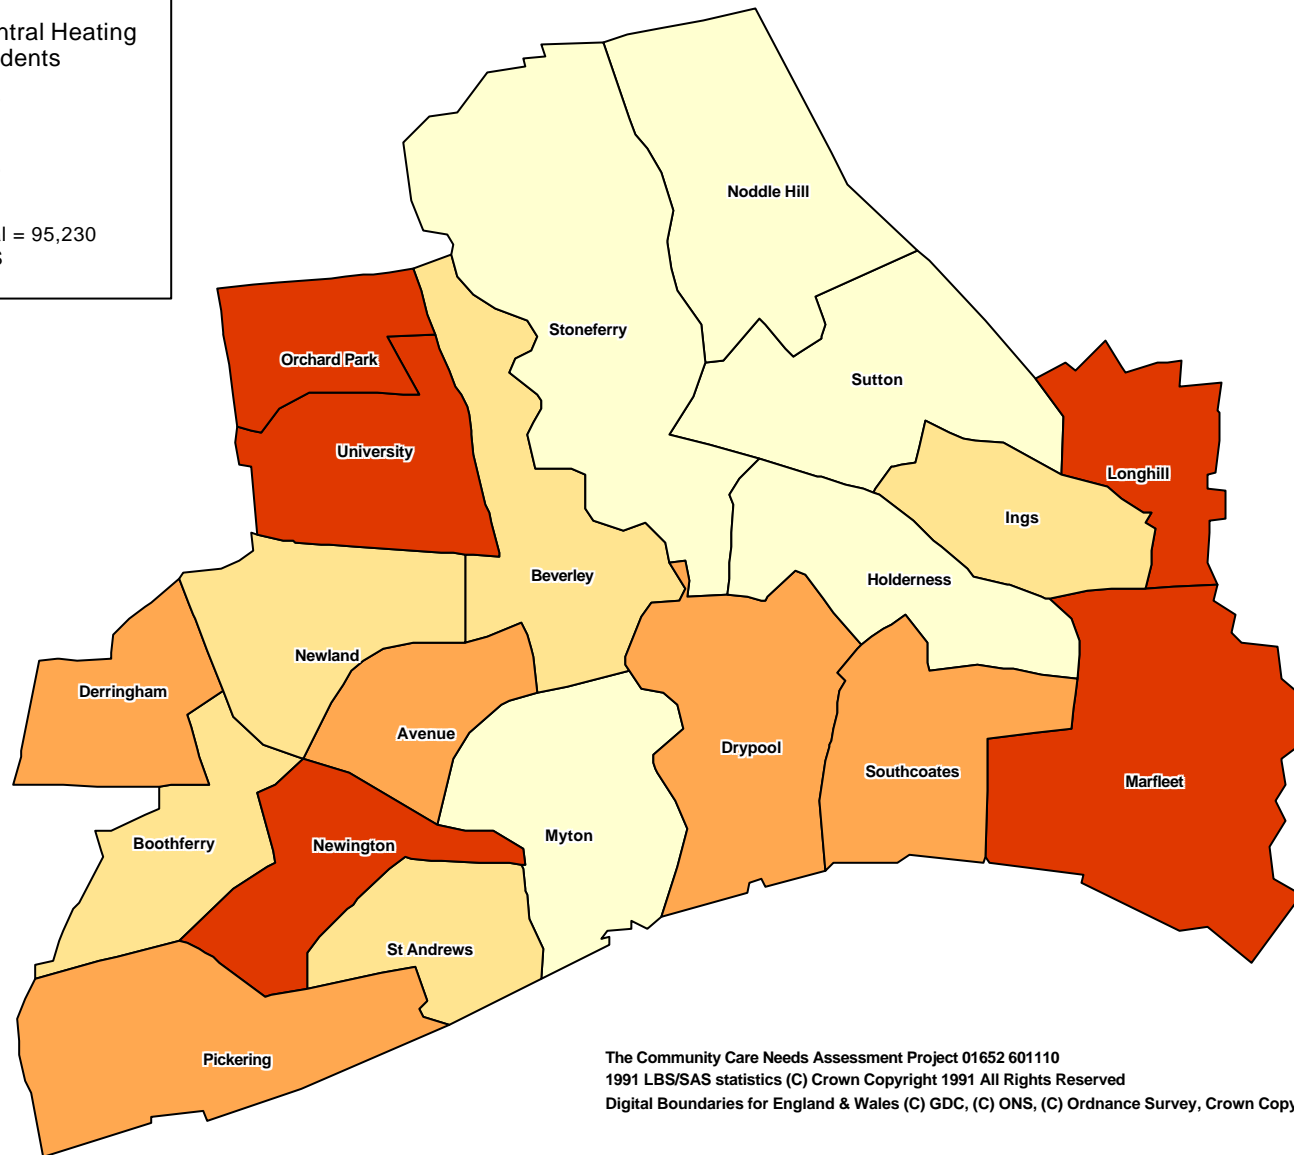

# Kingston upon Hull - Residents without Central Heating - by Electoral Ward 1991

Residents without Central Heating  
As a % of all residents

- 1.9 to 33.8
- 33.8 to 42.1
- 42.1 to 48.5
- 48.5 to 75.6

Interval by quartile Total = 95,230  
Source:1991 Census ONS

The Community Care Needs Assessment Project 01652 601110  
1991 LBS/SAS statistics (C) Crown Copyright 1991 All Rights Reserved  
Digital Boundaries for England & Wales (C) GDC, (C) ONS, (C) Ordnance Survey, Crown Copyright Reserved