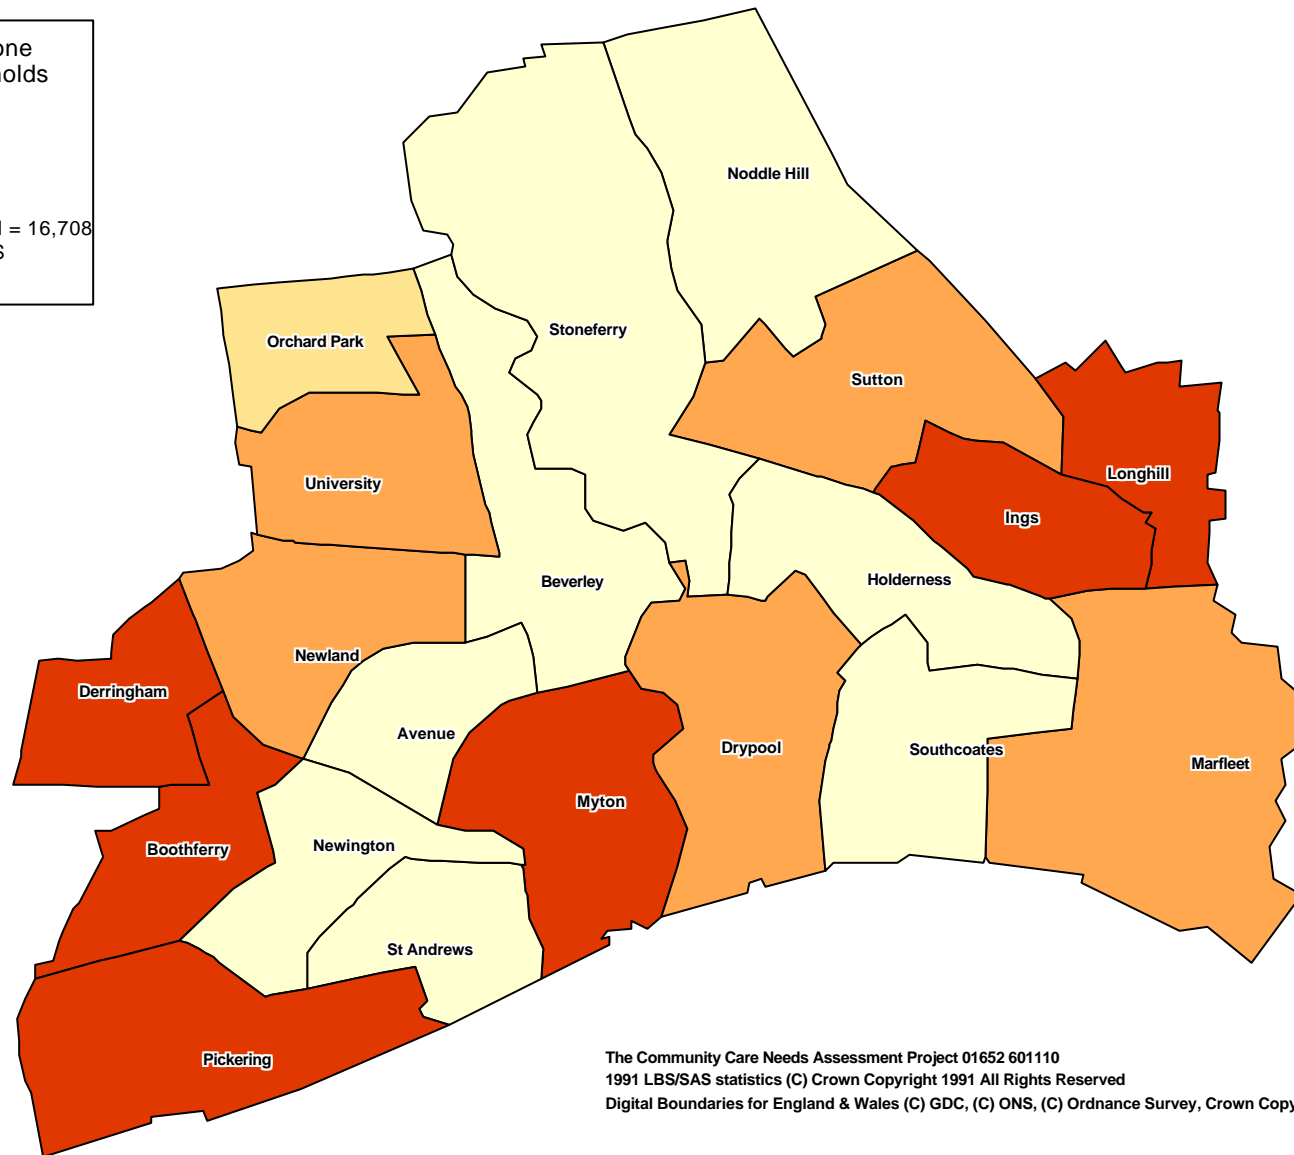

Kingston upon Hull - Pensioners Living Alone, by Electoral Ward, 1991

Pensioners living alone
as a % of total households

- 0 to 14
- 14 to 15
- 15 to 18
- 18 to 23

Interval by quartile Total = 16,708
Source: 1991 Census ONS

The Community Care Needs Assessment Project 01652 601110
1991 LBS/SAS statistics (C) Crown Copyright 1991 All Rights Reserved
Digital Boundaries for England & Wales (C) GDC, (C) ONS, (C) Ordnance Survey, Crown Copyright Reserved